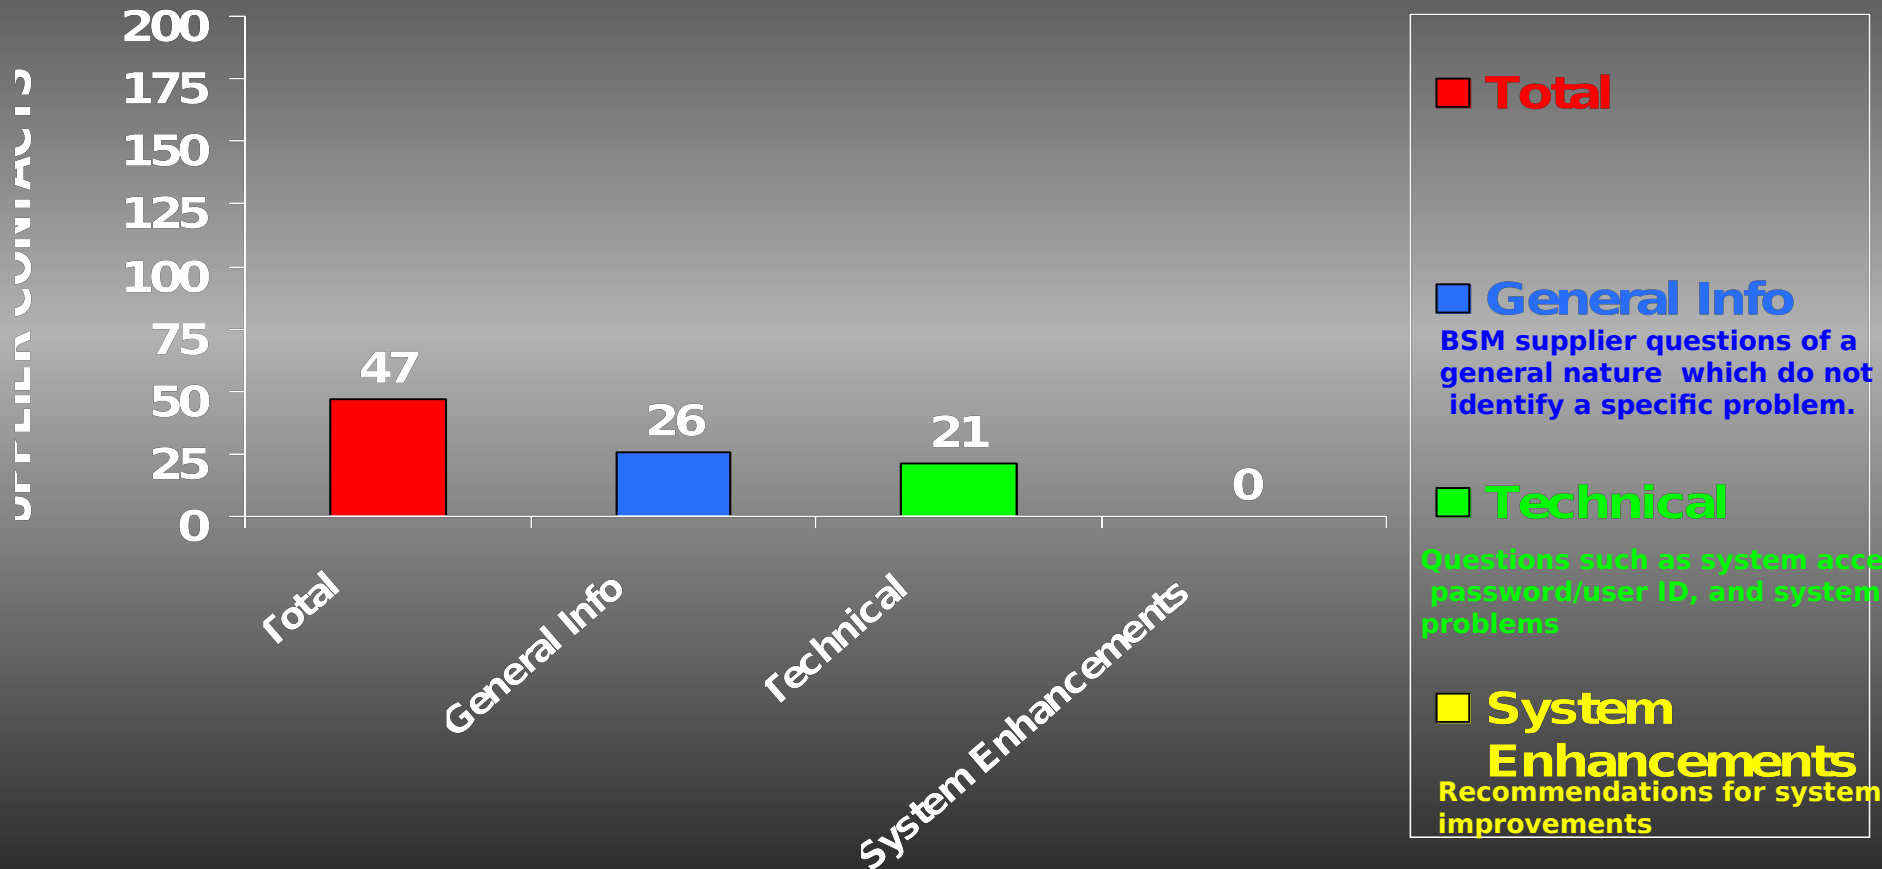

SRweb RELATED CONTACTS

As of 15 May 03

SRweb RELATED CONTACTS

WEEK OF 09-15 MAY 03

SRweb ISSUES

Average Resolution Time
09-15 MAY 03

GOAL: LESS THAN 48 HOURS

SRweb ISSUES

Average Resolution Time (Trend)

GOAL: LESS THAN 48 HOURS